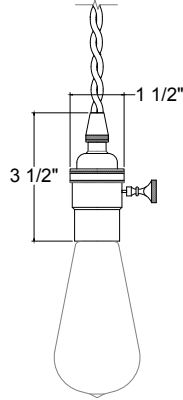

Lamp not included.

Black Polished

Weight: 0.30 lb

SPO-KEY-BP
MED-BASE

Project: _____

Fixture Type: _____ Quantity: _____

Customer: _____

Specifications

Material:
Constructed of heavy duty aluminum. All fasteners are stainless steel. Screw hardware may not match paint.

Electrical:
Metallic medium base keyed socket, Black Polished finish, 60w Maximum.
Lamp not included.

Cord Mounts

BLC	(6' black cord with 1" x 5 3/8" canopy)
WHC	(6' white cord with 1" x 5 3/8" canopy)
TBCC	(6' twisted black cotton cord with 1" x 5 3/8" canopy)
TCCC	(6' twisted burnt copper cotton cord with 1" x 5 3/8" canopy)