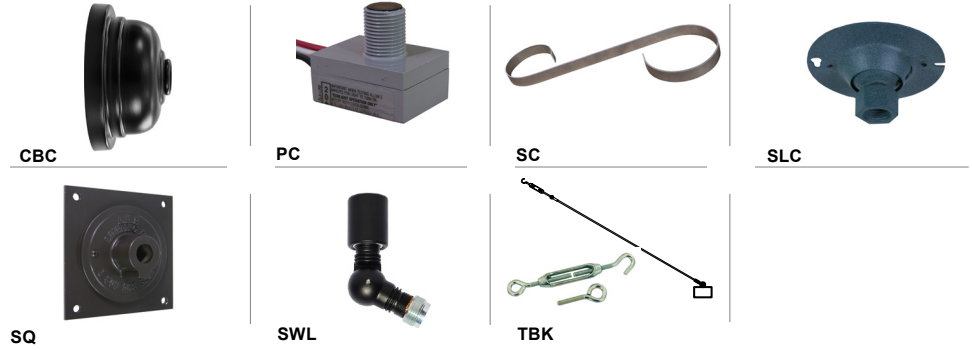

**ARM MOUNTS** | Dimensions are Projection x Height | CB included with all arms

**GLASS**  
**UP TO 200W MAX**

Glass Legend: **CL** = Clear **FR** = Frosted **PR** = Prismatic

**Glass Only (8" H X 4 1/2" W)**

	<b>CL</b>
	<b>FR</b>
	<b>PR</b>

**WALL MOUNTS** | Dimensions are Projection x Height | **POST MOUNTS** | Dimensions are Projection x Height

**ACCESSORIES**

Project: \_\_\_\_\_  
 Fixture Type: \_\_\_\_\_ Quantity: \_\_\_\_\_  
 Customer: \_\_\_\_\_