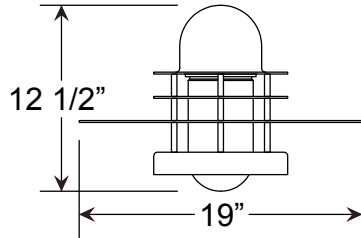

Project: \_\_\_\_\_  
 Fixture Type: \_\_\_\_\_ Quantity: \_\_\_\_\_  
 Customer: \_\_\_\_\_

Weight: 9.0 lbs

**Specifications**

**Material:**  
 RLM shades are constructed of heavy duty spun aluminum. Wall back plate and ballast housing are cast aluminum. All fasteners are stainless steel. Inside of shade is reflective white finish for all colors except galvanized paint finish. Screw hardware may not match paint.

**Glass:**  
 Choice of clear, frosted or prismatic glass.

**Electrical:**  
 Medium Base Socket, 200w Maximum or GU24 Socket.  
 Approximately 12" of pull wire extends from fixture. Additional pull wire provided for post mount arms and wall mounts.