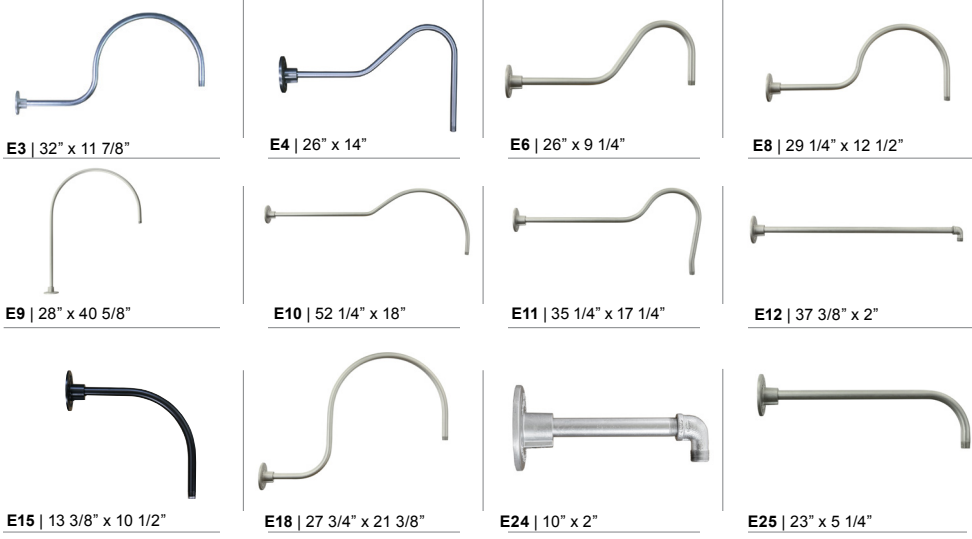

Project: _____
Fixture Type: _____ Quantity: _____
Customer: _____

ARM MOUNTS | Dimensions are Projection x Height | CB included with all arms