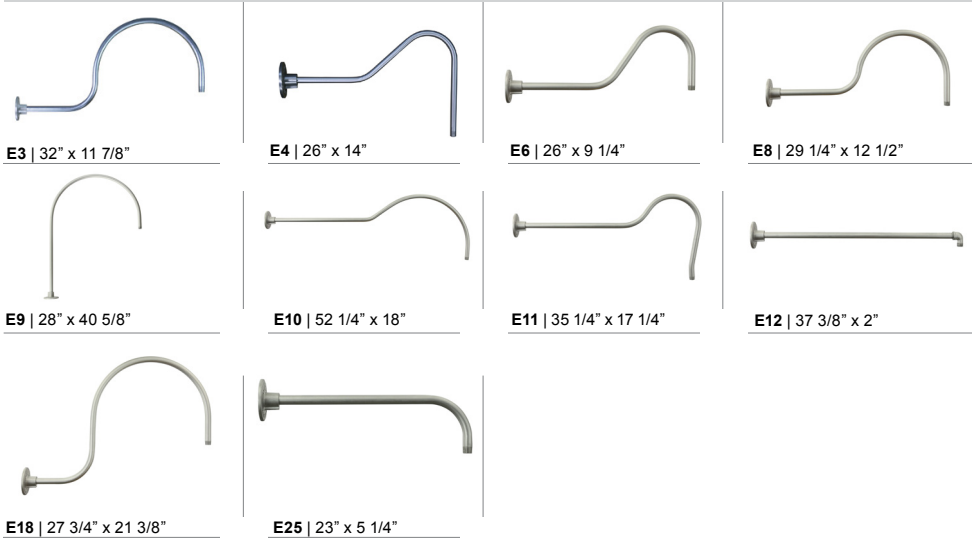

Project: _____
Fixture Type: _____ Quantity: _____
Customer: _____

ARM MOUNTS | Dimensions are Projection x Height | CB included with all arms