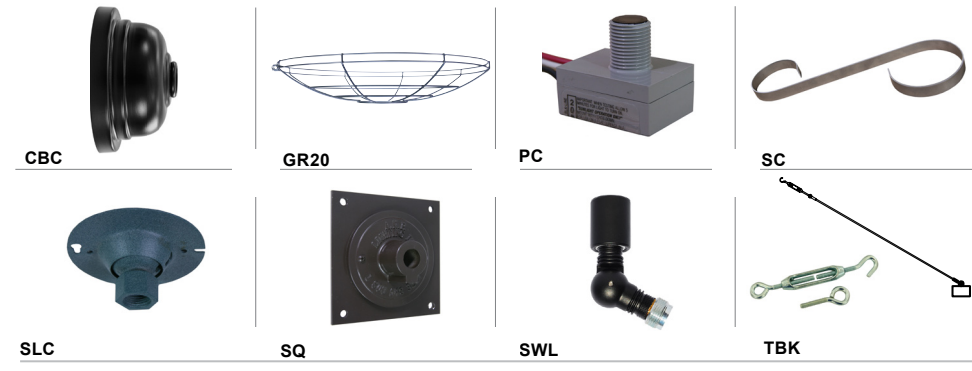

| 4 ACCESSORIES* | |
|---|---|
| CBC | (Cast back plate Spun Alum Cover)* |
| GR20 | (20" Wire Grill)* |
| PC | (Button Photo Cell) Remote Only |
| SC | (Scroll for Arms)* |
| SLC | (Sloped Ceiling Mount Canopy, 20° Max)* |
| SQ | (Square Back Plate)* |
| SWL | (Adjustable Locking Swivel)* |
| TBK | (Turn Buckle Kit)* |
| *Accessory finish will match fixture finish. | |

Project: _____
 Fixture Type: _____ Quantity: _____
 Customer: _____

ARM MOUNTS | Dimensions are Projection x Height | CB included with all arms

WALL MOUNTS | Dimensions are Projection x Height | **POST MOUNTS** | Dimensions are Projection x Height

ACCESSORIES

GLASS & GUARDS
UP TO 200W MAX

Glass Legend: **CL** = Clear **FR** = Frosted **PR** = Prismatic
100 = Small **200** = Large

| | |
|---|--|
| Glass Only (9 1/4" H X 5" W) | |
| | 200GLCL |
| | 200GLFR |
| | 200GLPR |
| Glass with Cast Guard (10 1/4" H X 5 1/2" W) | |
| | 200GLCLGUPC |
| | 200GLFRGUPC |
| | 200GLPRGUPC |
| Glass with Wire Guard (10 1/4" H X 5" W) | |
| | 200GLCLGUP |
| | 200GLFRGUP |
| | 200GLPRGUP |
| GUPC Guard Only (10 1/4" H X 5 1/2" W) | |
| | 200GLGUPC (Cast Guard) |
| GUP Guard Only (10 1/4" H X 5" W) | |
| | 200GLGUP (Wire Guard) |
| | AC (Acorn Glass -- Clear Stipple Only) |
| | 100GLBG (6" White Ball Glass) |