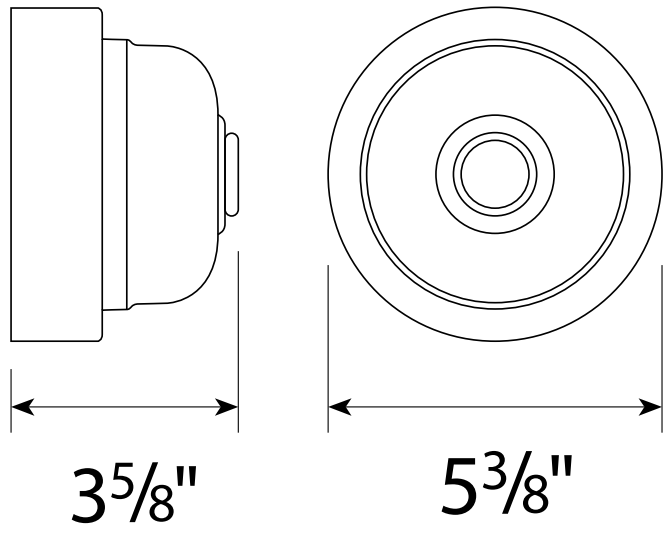

FINISHES					
*Marine Grade Finish has an additional charge					
Standard Colors	Standard Grade	Marine Grade*	Premium Colors	Premium Grade	Marine Grade*
Aspen Green	10	10M	High Gloss Black	01	01M
Cantaloupe	11	11M	Arctic Silver	14	14M
Lilac	12	12M	Candy Apple Red	64	64M
Putty	13	13M	Cobalt Blue	65	65M
Raw Unfinished	40	NA	Caramel	66	66M
Black	41	41M	Butterscotch	67	67M
Forest Green	42	42M	Black Silver	68	68M
Bright Red	43	43M	Gunmetal Gray	69	69M
White	44	44M	Mayan Gold	79	NA
Bright Blue	45	45M	Textured Desert Stone	80	80M
Sunny Yellow	46	46M	Extreme Chrome	81	81M
Aqua Green	47	47M	Graystone	82	82M
Galvanized	49	NA	Oil Rubbed Bronze	83	83M
Navy	50	50M	Carbon Graphite	96	96M
Architectural Bronze	51	51M			
Patina Verde	52	52M			
Copper Clay	53	53M			
Silver	56	56M			
Black Verde	61	61M			
Painted Chrome	70	70M			
Painted Copper	71	71M			
Textured Black	72	72M			
Matte Black	73	73M			
Textured Architectural Bronze	76	76M			
Textured White	77	77M			
Textured Silver	78	78M			

Consult Factory for additional paint charges and availability.